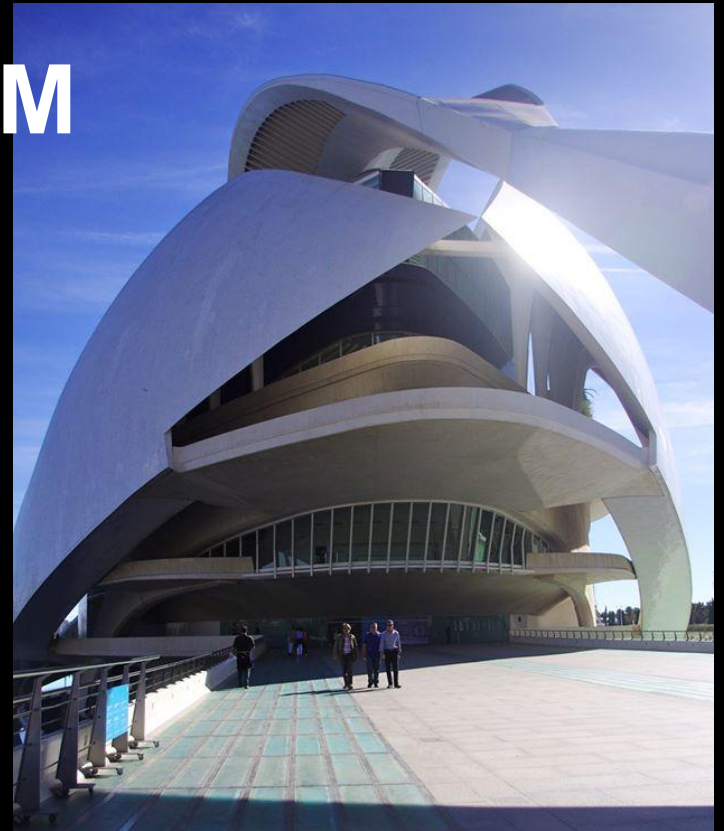

Semiology And Architecture
By
Charles Jencks

ISSUES ADDRESSED

Semiology in architecture provides different experiences of perception in space and form.

DESIGN METHOD

Form driven architecture provides multivalent experiences that delivers certain message at first impression for users. This allows them to further justify and think in depth when viewing an architecture.

ARCHITECTURAL FORM

City of Arts and Science

by
Santiago Calatrava

L'HEMISPHERIC

- Futuristic Form, Skeletal structure, Scale
- 'Gigantic eye' metaphors the building function which is serve as theater.
- Multivalent experiences : form & space