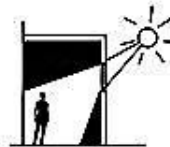

Tight & dark path

Intertwined history of Berlin & Jews

Underground & narrow walls tilt

Endure anxiety of hiding & losing the sense of direction

Axis of continuity

Artificial lighting

Direction to a sense of hope

Normal width of staircase to emphasize verticality & continuity

Hope of continuity in Jewish history

Natural lighting from windows

Sense of hope

Memory Void

66' tall void with double skylight

Feeling never escape. Absence of Jewish Fear