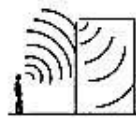

Similar with gas chamber event Nervous, cold & fear feeling

Voices outside

Barely heard the voices outside

Garden of Exile

Tilted floor

Off-balance feeling Disorientation

Repetitive pillars

Uncanny feeling feeling lost